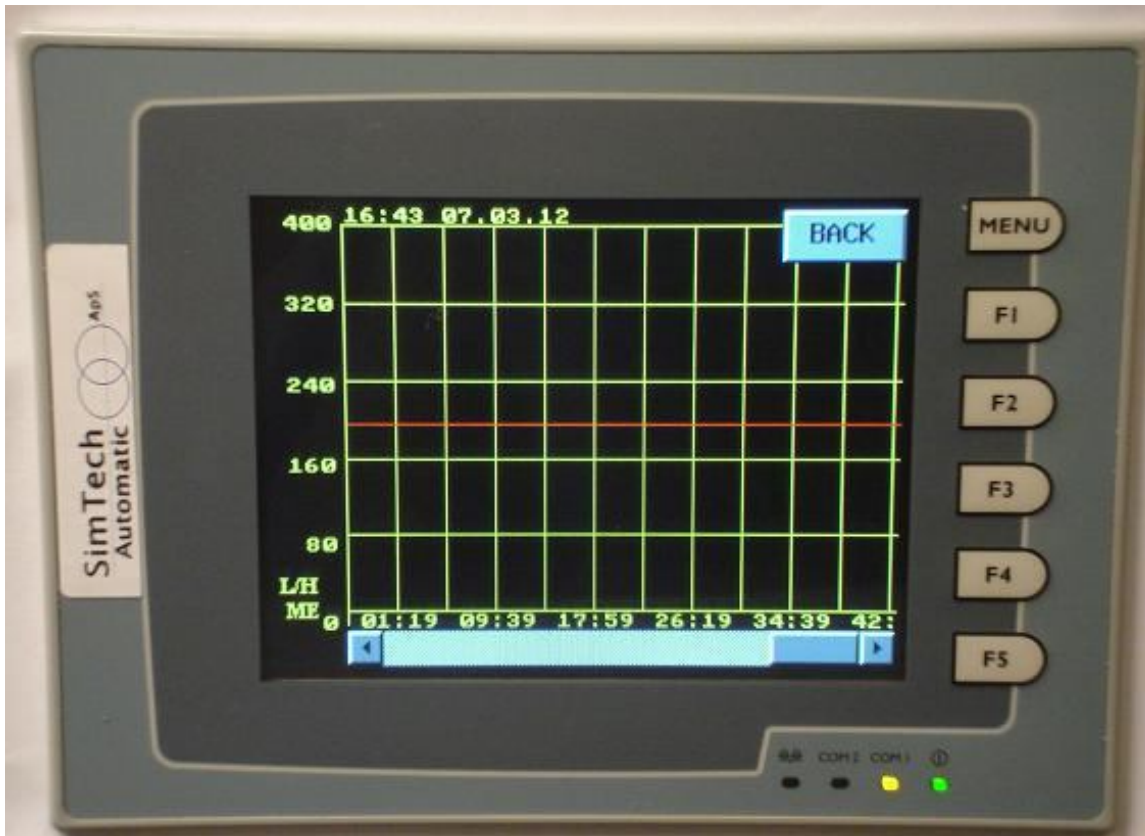

## MAIN PAGE

Reset menu .

Push RESET and hold the button so it turns red to reset the counters.  
Press 2 sec to reset the trip counter, and press 10 sec. to reset the total counter.

Trend ME

Trend Aux. Engine